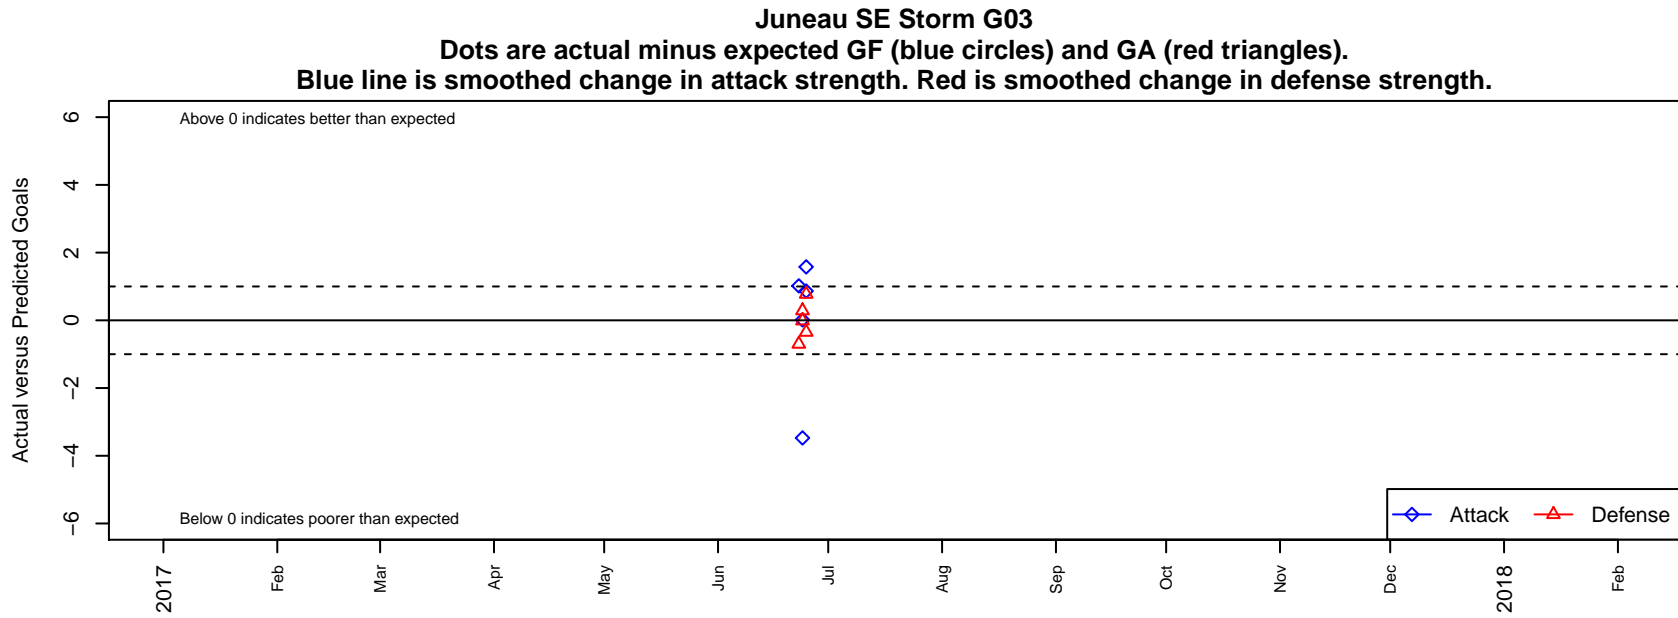

Juneau SE Storm G03

, AK
G03 total strength=1383
attack=15.21 defense=3.74

alt names used:
JUNEAU SOUTHEAST STORM

Venues played:
2017 Clash At the Border Gold/Silver/Bronze

date	home		away		venue	pred.home	pred.away
2017-06-25	Juneau SE Storm G03	4	THUSC Sapphire G03	3	2017 Clash At the Border Gold/Silver/Bro	3.14	2.65
2017-06-25	Blackhills FC Black G03	5	Juneau SE Storm G03	4	2017 Clash At the Border Gold/Silver/Bro	5.77	2.42
2017-06-24	THUSC Obsidian G03	2	Juneau SE Storm G03	4	2017 Clash At the Border Gold/Silver/Bro	1.99	7.47
2017-06-24	Juneau SE Storm G03	5	RSA Elite G03	1	2017 Clash At the Border Gold/Silver/Bro	4.99	1.29
2017-06-23	Juneau SE Storm G03	5	Highline Premier Blue G03	2	2017 Clash At the Border Gold/Silver/Bro	3.98	1.30